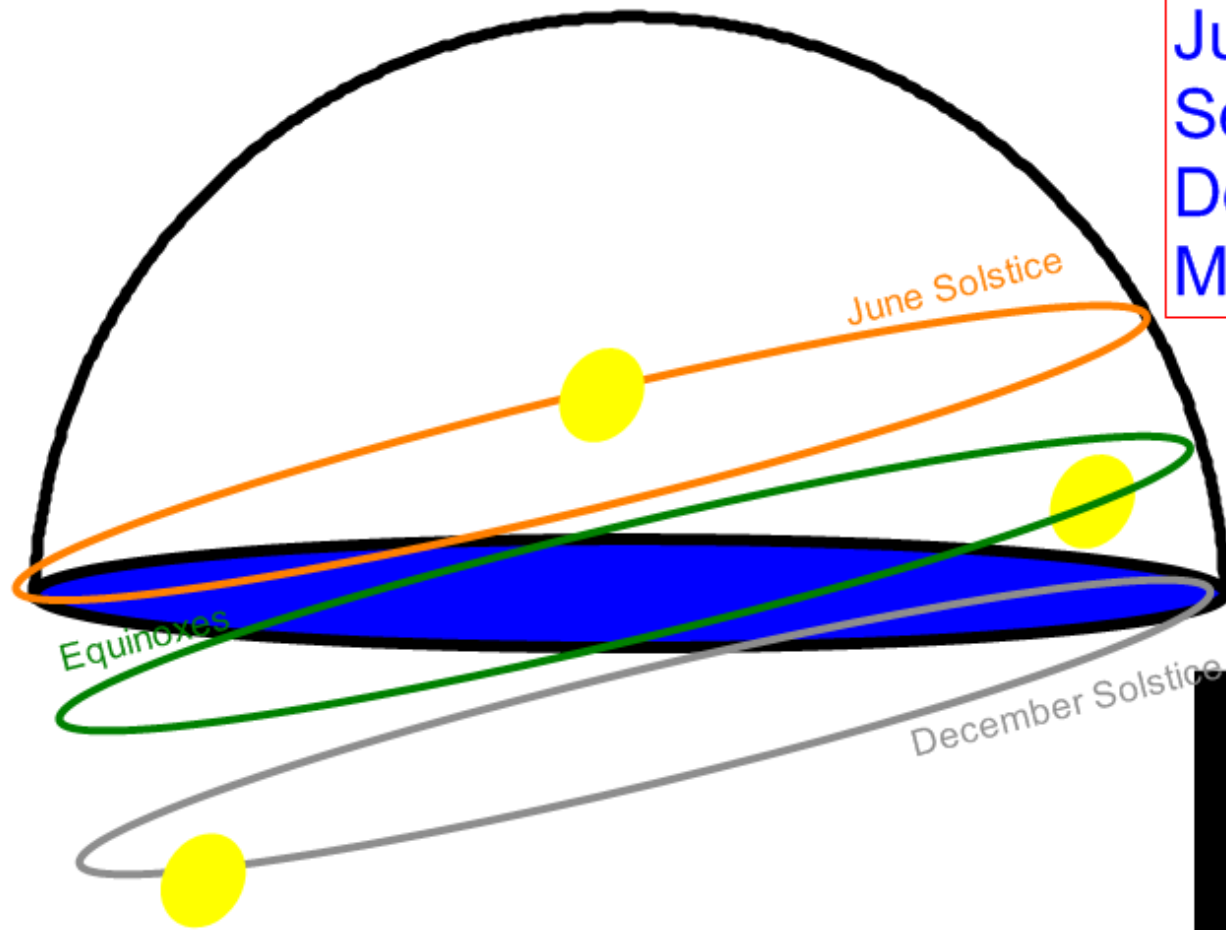

Path of the Sun Review

The Path of the Sun from Different Places and farther north...

North Pole

June Sol--Never sets
Sep Ex--horizon
Dec Sol--never rises
March Ex--horizon

The Path of the Sun from Different Places and farther north...

Arctic Circle

June Sol--Never sets
Sep Ex--nada importante
Dec Sol--Never rises
March Ex--nada

The Path of the Sun from Different Places and farther north...

Tropic of Cancer

June Sol--reaches zenith

Sep Ex--nada importante

The Path of the Sun from Different Places and farther north...

Tropic of Capricorn

June Sol--nada importante

Sep Ex--nada importante

Dec Sol--reaches zenith

March Ex--nada importante

The Path of the Sun from Different Places and farther north...

Antarctic Circle

June Sol--Never rises
Sep Ex--nada importante
Dec Sol--Never sets
March Ex--nada importante

The Path of the Sun from Different Places and farther north...

South Pole

June Sol--Never rises
Sep Ex--horizon
Dec Sol--never sets
March Ex--horizon