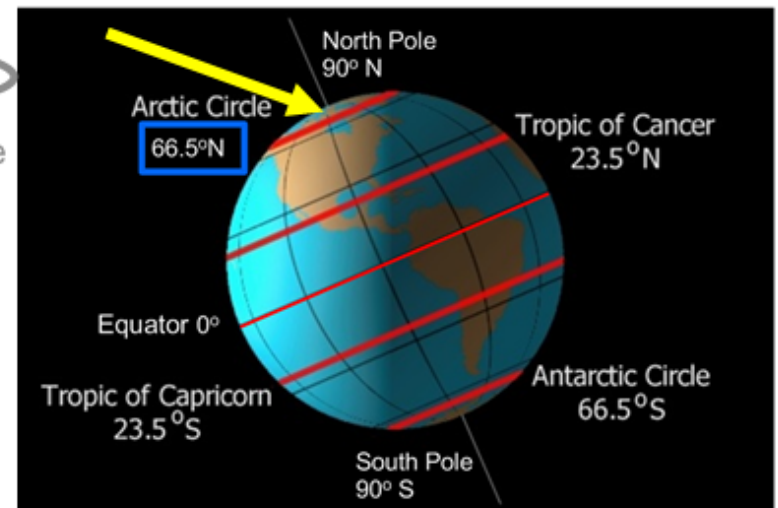

Path of the Sun Review

The Path of the Sun from Different Places and farther north...

North Pole

June Sol--Never sets
Sep Ex--horizon
Dec Sol--never rises
March Ex--horizon

The Path of the Sun from Different Places and farther north...

Arctic Circle

June Sol--Never sets
Sep Ex--nada importante
Dec Sol--Never rises
March Ex--nada

The Path of the Sun from Different Places and farther north...

Tropic of Cancer

June Sol--reaches zenith

Sep Ex--nada importante

The Path of the Sun from Different Places and farther north...

Tropic of Capricorn

June Sol--nada importante

Sep Ex--nada importante

Dec Sol--reaches zenith

March Ex--nada importante

The Path of the Sun from Different Places and farther north...

Antarctic Circle

June Sol--Never rises
Sep Ex--nada importante
Dec Sol--Never sets
March Ex--nada importante

The Path of the Sun from Different Places and farther north...

South Pole

June Sol--Never rises
Sep Ex--horizon
Dec Sol--never sets
March Ex--horizon