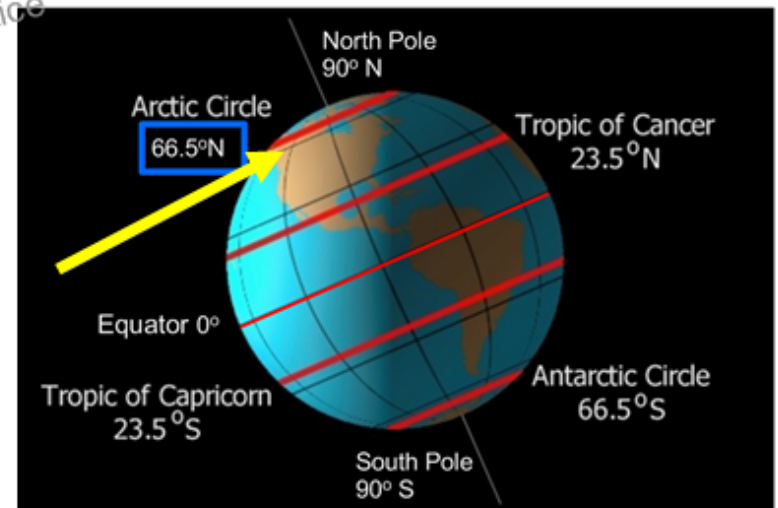

Path of the Sun Review

The Path of the Sun from Different Places and farther north...

North Pole

June Sol--Never sets
Sep Ex--horizon
Dec Sol--never rises
March Ex--horizon

The Path of the Sun from Different Places and farther north...

Arctic Circle

June Sol--Never sets
Sep Ex--nada importante
Dec Sol--Never rises
March Ex--nada

The Path of the Sun from Different Places and farther north...

Tropic of Cancer

June Sol--reaches zenith

Sep Ex--nada importante

The Path of the Sun from Different Places and farther north...

Tropic of Capricorn

June Sol--nada importante

Sep Ex--nada importante

Dec Sol--reaches zenith

March Ex--nada importante

The Path of the Sun from Different Places and farther north...

Antarctic Circle

June Sol--Never rises
Sep Ex--nada importante
Dec Sol--Never sets
March Ex--nada importante

The Path of the Sun from Different Places and farther north...

South Pole

June Sol--Never rises
Sep Ex--horizon
Dec Sol--never sets
March Ex--horizon