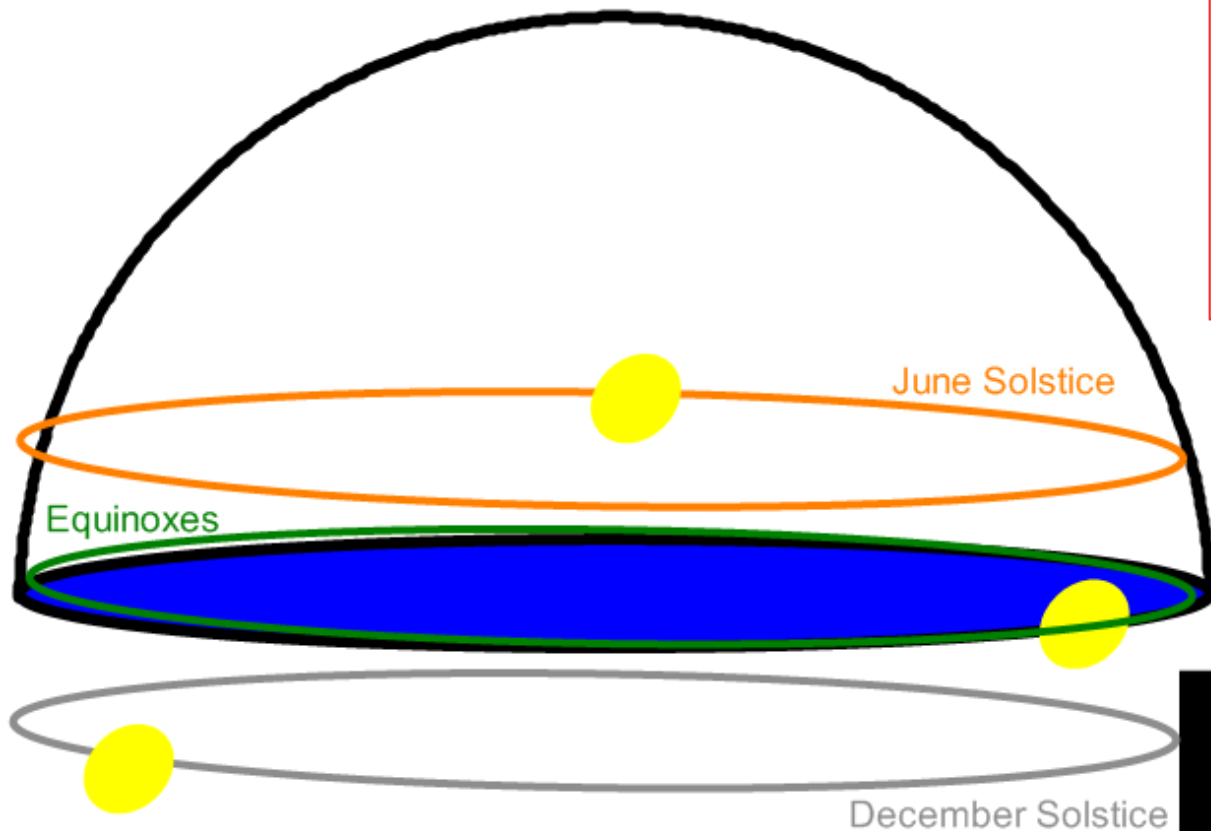

Path of the Sun Review

The Path of the Sun from Different Places and farther north...

North Pole

June Sol--Never sets
Sep Ex--horizon
Dec Sol--never rises
March Ex--horizon

The Path of the Sun from Different Places and farther north...

Arctic Circle

June Sol--Never sets
Sep Ex--nada importante
Dec Sol--Never rises
March Ex--nada

The Path of the Sun from Different Places and farther north...

Tropic of Cancer

June Sol--reaches zenith

Sep Ex--nada importante

The Path of the Sun from Different Places and farther north...

Tropic of Capricorn

June Sol--nada importante

Sep Ex--nada importante

Dec Sol--reaches zenith

March Ex--nada importante

The Path of the Sun from Different Places and farther north...

Antarctic Circle

June Sol--Never rises
Sep Ex--nada importante
Dec Sol--Never sets
March Ex--nada importante

The Path of the Sun from Different Places and farther north...

South Pole

June Sol--Never rises
Sep Ex--horizon
Dec Sol--never sets
March Ex--horizon